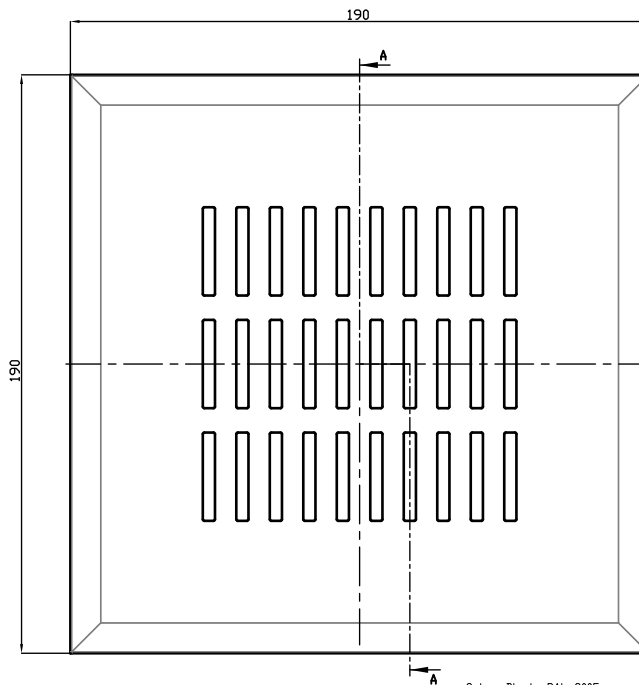

SECTION A-A

Color: Black, RAL 9005

	<p>Vieser Link black - Stainless steel grating with plastic frame – 197×197</p>
	<p>6005481</p>